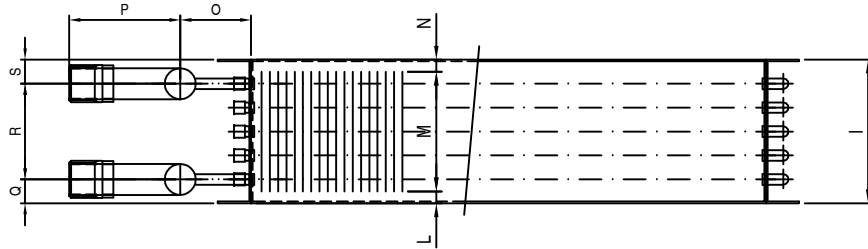

# WATER COIL

LEFT

RIGHT

Quota	Measure (mm)
A	
B	
C	
D	
E	
F	
G	
H	
I	
L	
M	
N	
O	
P	
Q	
R	
S	
T	
U	
V	

FITTING TYPE	HEADER DIMENSION ØW ØZ