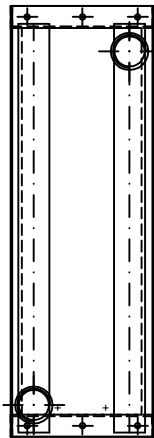

# WATER COIL

LEFT

RIGHT

Quota	Measure (mm)
A	
B	
C	
D	
E	
F	
G	
H	
I	
L	
M	
N	
O	
P	
Q	
R	
S	
T	
U	
V	

FITTING TYPE	HEADER DIMENSION ØW ØZ