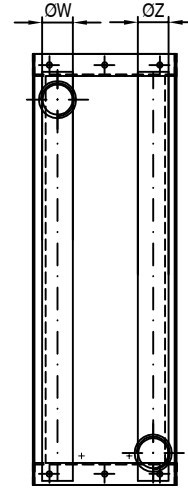

# WATER COIL

LEFT

RIGHT

Quota	Measure (mm)
A	
B	
C	
D	
E	
F	
G	
H	
I	
L	
M	
N	
O	
P	
Q	
R	
S	
T	
U	
V	

FITTING TYPE	HEADER DIMENSION ØW ØZ