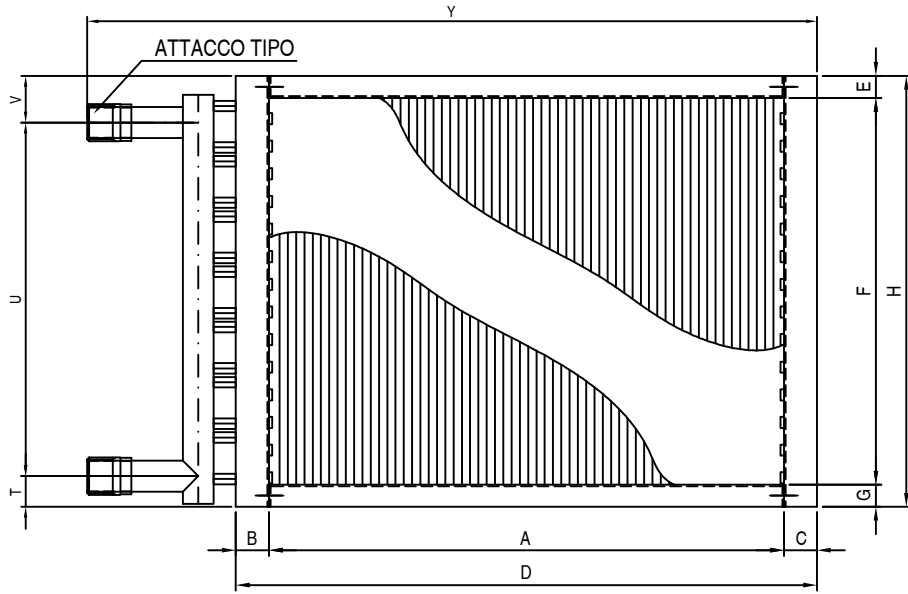

# WATER COIL

LEFT

RIGHT

Quota	Measure (mm)
A	
B	
C	
D	
E	
F	
G	
H	
I	
L	
M	
N	
O	
P	
Q	
R	
S	
T	
U	
V	

FITTING TYPE	HEADER DIMENSION ØW ØZ